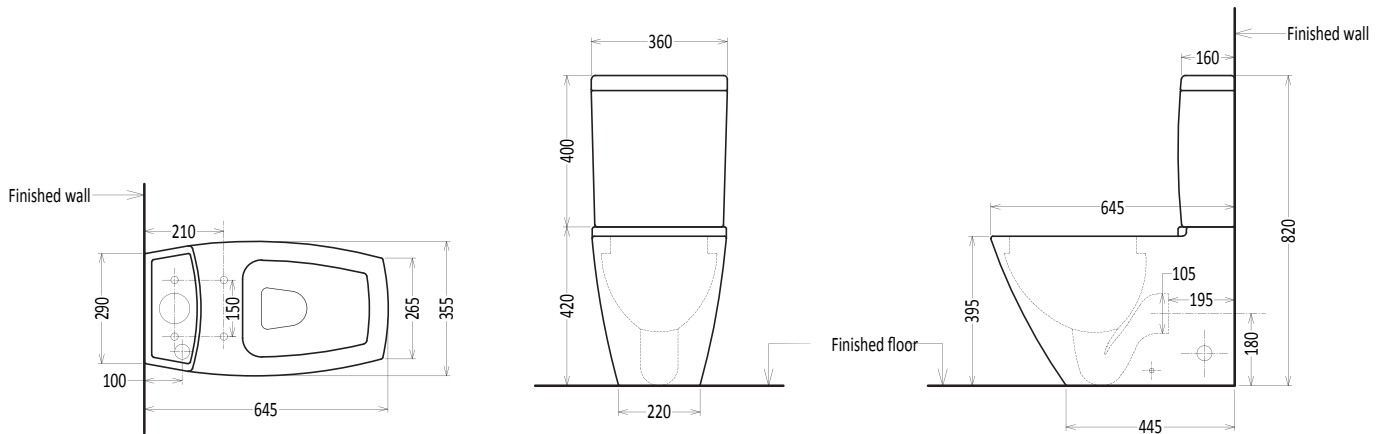

WATER CLOSET

PRODUCT ID: RB.AZA.03G119.01.10 / RB.AZA.04G104.01.07

Vitreous China floor standing close coupled back to wall, Water Closet (toilet) suite with wash down 3/4.5 litre dual flushing. Has a horizontal outlet and cistern with water inlet from bottom.

TECHNICAL DRAWINGS

All drawings contain the necessary measurements, which are subject to standard tolerances. They are stated in mm, are drawn on a scale of 1:20 and are non-binding. Exact measurements, in particular for customized installation scenarios, can only be taken from the finished ceramic piece.

TOP VIEW

FRONT VIEW

SIDE VIEW

INSTALLATION NOTES

- 97 - 107 mm waste outlet is required for this installation
- 2 cm gap between the toilet and the wall is required
- This toilet must be secured to the floor using the supplied floor anchors and bolts
- Install this product according to the installation guide